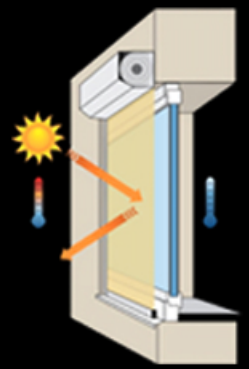

Customizable to Fit your Building

Offered in 1,800 custom colours secure your home without compromising your existing look.