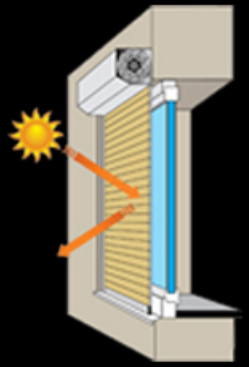

Customizable to Fit your Building

Offered in 1,800 custom colours secure your home without compromising your existing look.